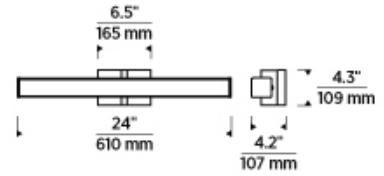

Satin Nickel

ORDERING INFORMATION

700BCELI	LENGTH (A)	FINISH	LAMP
	24 24"	C CHROME	-LED930 LED 90 CRI 3000K 120V
		S SATIN NICKEL	-LED930-277 LED 90 CRI 3000K 277V

700BCELI _____

JOB NAME _____

NOTES _____

ELLIS 24 BATH

SPECIFICATIONS

HARDWARE MATERIAL	Metal
SHADE MATERIAL	Acrylic
NET WEIGHT	3.5 lbs
HEIGHT	4.3in
WIDTH	4.2in
LENGTH	24in
WET LISTED	
DAMP LISTED	Yes
DRY LISTED	
GENERAL LISTING	ETL Listed
INCLUDES	